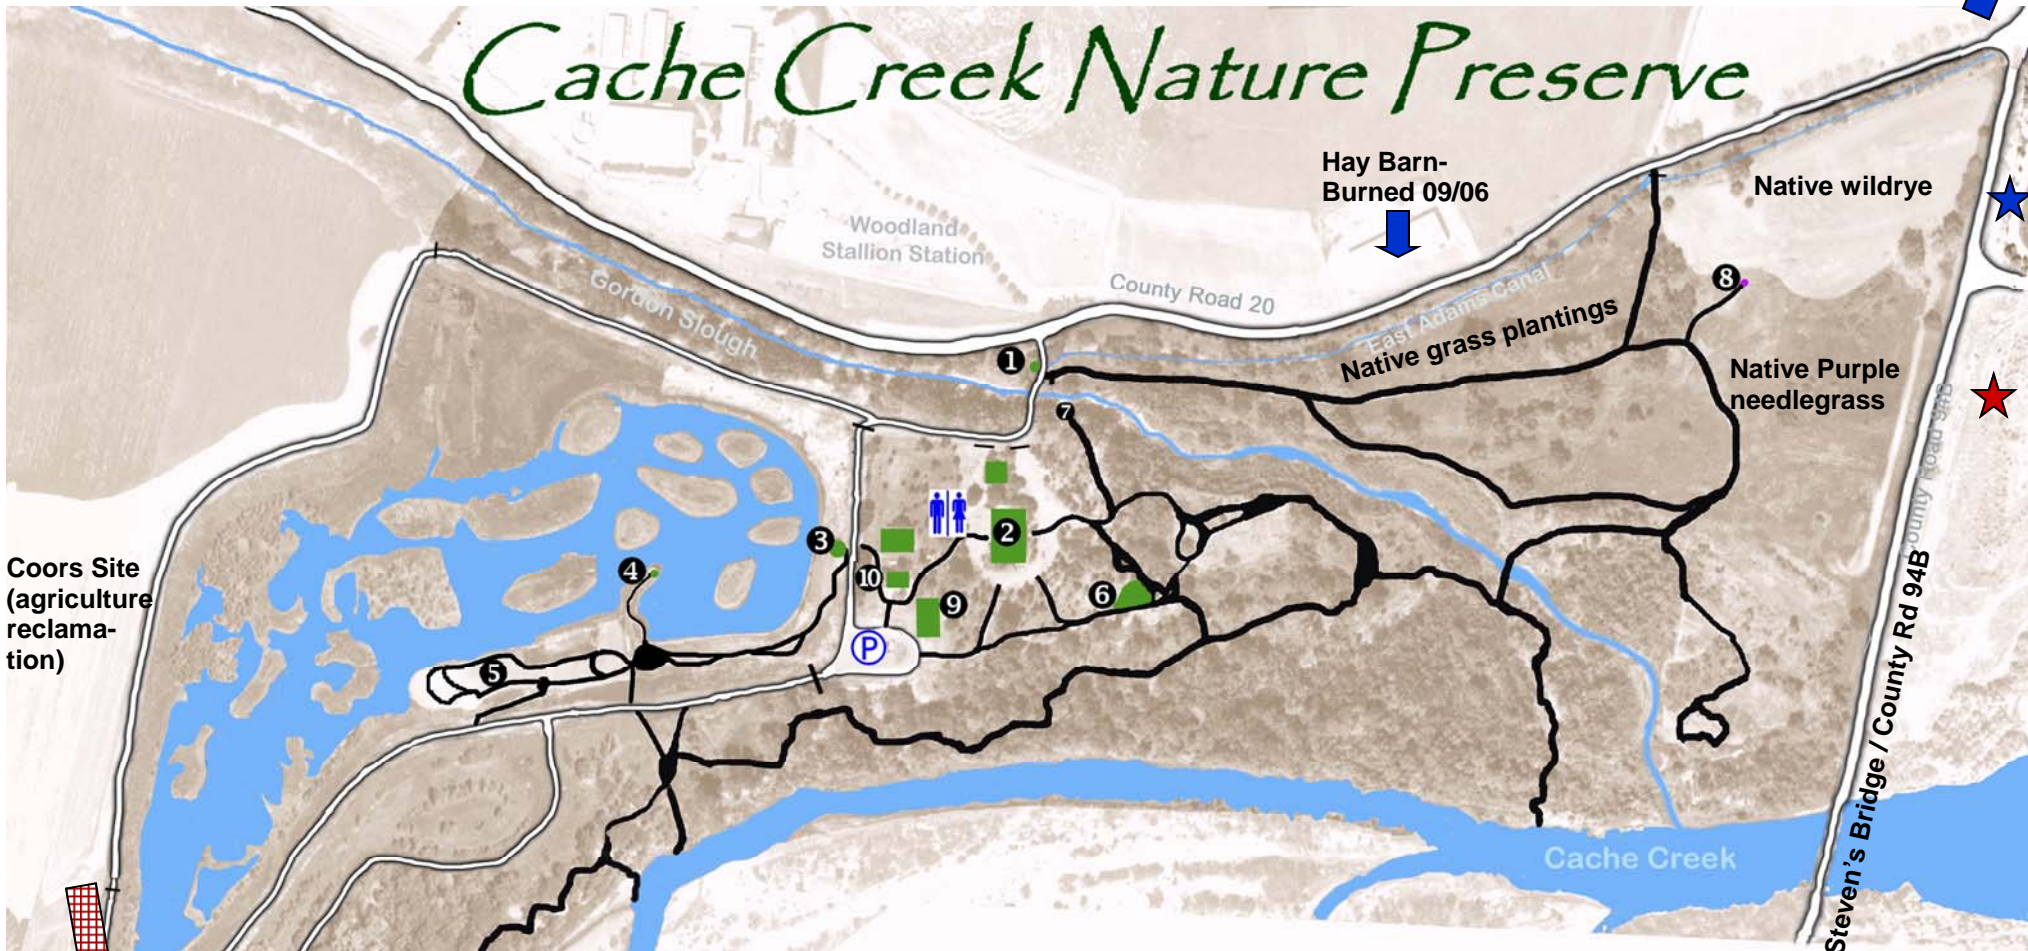

Muller Site habitat reclamation  
(not shown on map)

# Cache Creek Nature Preserve

Coors Site  
(agriculture  
reclamation)

Conveyer bridge

 Cache Creek  
Conservancy

- 1 Entrance Kiosk
- 2 Redwood Barn
- 3 Wetland Overlook
- 4 Heron Boardwalk
- 5 Tending and Gathering Garden and Ramada
- 6 Lowrey Grove and Amphitheatre
- 7 Salisbury Spill Overlook
- 8 Gordon Monument
- 9 Administration Building
- 10 Visitor Center

-  Trails
-  Water
-  Roads
-  Portable Toilets
-  Parking Lot
-  Gate

### Storz Site

-  Haller Site—agriculture reclamation
-  VELB Habitat Mitigation

0 0.1 mi

©2003 Cache Creek Conservancy  
Aerial Photo taken 4/7/03